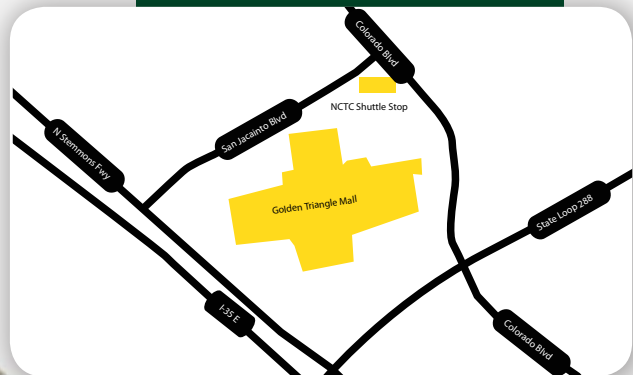

NCTC Shuttle operates Monday - Friday from two locations:

- Denton Golden Triangle Mall (on Colorado)
- Lewisville Park & Ride (420 Oak Bend Blvd.)

All NCTC students, faculty and staff (with valid IDs) have unlimited fare-free access to DCTA Connect in Lewisville and Denton, Commuter Express, and the NCTC Shuttle. Just show your valid NCTC ID.

Stay Informed! Sign up for the NCTC Shuttle Rider Alert to receive notifications about schedule modifications, inclement weather/traffic delays and other important information.

All DCTA vehicles are handicap accessible

Lewisville Park & Ride

Denton Golden Triangle Mall NCTC Shuttle Stop

NCTC Shuttle Stop

Schedule

Golden Triangle Mall	NCTC	Lewisville Park & Ride	NCTC	Golden Triangle Mall
6:50 AM	7:00 AM	7:30 AM	7:55 AM	8:10 AM
8:10 AM	8:25 AM	8:50 AM	9:15 AM	9:30 AM
9:30 AM	9:45 AM	10:10 AM	10:35 AM	10:50 AM
10:50 AM	11:05 AM	11:25 AM	11:50 AM	12:05 PM
12:05 PM	12:20 PM	12:40 PM	1:05 PM	1:20 PM
1:20 PM	1:35 PM	1:55 PM	2:20 PM	2:35 PM
2:35 PM	2:50 PM	3:15 PM	3:40 PM	3:55 PM
3:55 PM	4:10 PM	4:35 PM	5:00 PM	5:15 PM