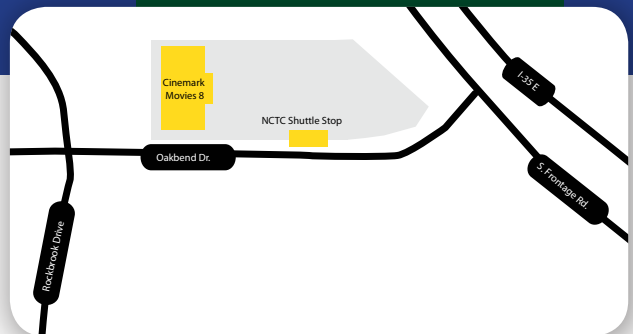

NCTC Shuttle operates Monday - Friday from two locations:

- Denton Golden Triangle Mall (on Colorado)
- Lewisville Park & Ride (420 Oak Bend Blvd.)

All NCTC students, faculty and staff (with valid IDs) have unlimited fare-free access to DCTA Connect in Lewisville and Denton, Commuter Express, and the NCTC Shuttle. Just show your valid NCTC ID.

Stay Informed! Sign up for the NCTC Shuttle Rider Alert to receive notifications about schedule modifications, inclement weather/traffic delays and other important information.

All DCTA vehicles are handicap accessible

Lewisville Park & Ride

Denton Golden Triangle Mall NCTC Shuttle Stop

NCTC Shuttle Stop

Schedule

Golden Triangle Mall	NCTC	Lewisville Park & Ride	NCTC	Golden Triangle Mall
6:50 AM	7:00 AM	7:30 AM	7:55 AM	8:10 AM
8:10 AM	8:25 AM	8:50 AM	9:15 AM	9:30 AM
9:30 AM	9:45 AM	10:10 AM	10:35 AM	10:50 AM
10:50 AM	11:05 AM	11:25 AM	11:50 AM	12:05 PM
12:05 PM	12:20 PM	12:40 PM	1:05 PM	1:20 PM
1:20 PM	1:35 PM	1:55 PM	2:20 PM	2:35 PM
2:35 PM	2:50 PM	3:15 PM	3:40 PM	3:55 PM
3:55 PM	4:10 PM	4:35 PM	5:00 PM	5:15 PM