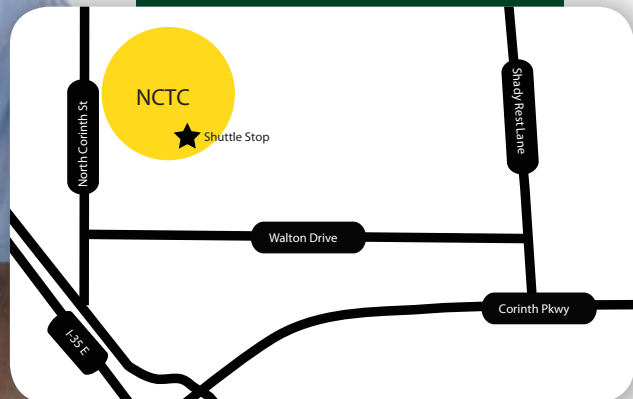

NCTC Shuttle operates Monday - Friday from two locations:

- Denton Golden Triangle Mall (on Colorado)
- Lewisville Park & Ride (420 Oak Bend Blvd.)

All NCTC students, faculty and staff (with valid IDs) have unlimited fare-free access to DCTA Connect in Lewisville and Denton, Commuter Express, and the NCTC Shuttle. Just show your valid NCTC ID.

Stay Informed! Sign up for the NCTC Shuttle Rider Alert to receive notifications about schedule modifications, inclement weather/traffic delays and other important information.

All DCTA vehicles are handicap accessible

Lewisville Park & Ride

Denton Golden Triangle Mall NCTC Shuttle Stop

NCTC Shuttle Stop

Schedule

Golden Triangle Mall	NCTC	Lewisville Park & Ride	NCTC	Golden Triangle Mall
6:50 AM	7:00 AM	7:30 AM	7:55 AM	8:10 AM
8:10 AM	8:25 AM	8:50 AM	9:15 AM	9:30 AM
9:30 AM	9:45 AM	10:10 AM	10:35 AM	10:50 AM
10:50 AM	11:05 AM	11:25 AM	11:50 AM	12:05 PM
12:05 PM	12:20 PM	12:40 PM	1:05 PM	1:20 PM
1:20 PM	1:35 PM	1:55 PM	2:20 PM	2:35 PM
2:35 PM	2:50 PM	3:15 PM	3:40 PM	3:55 PM
3:55 PM	4:10 PM	4:35 PM	5:00 PM	5:15 PM