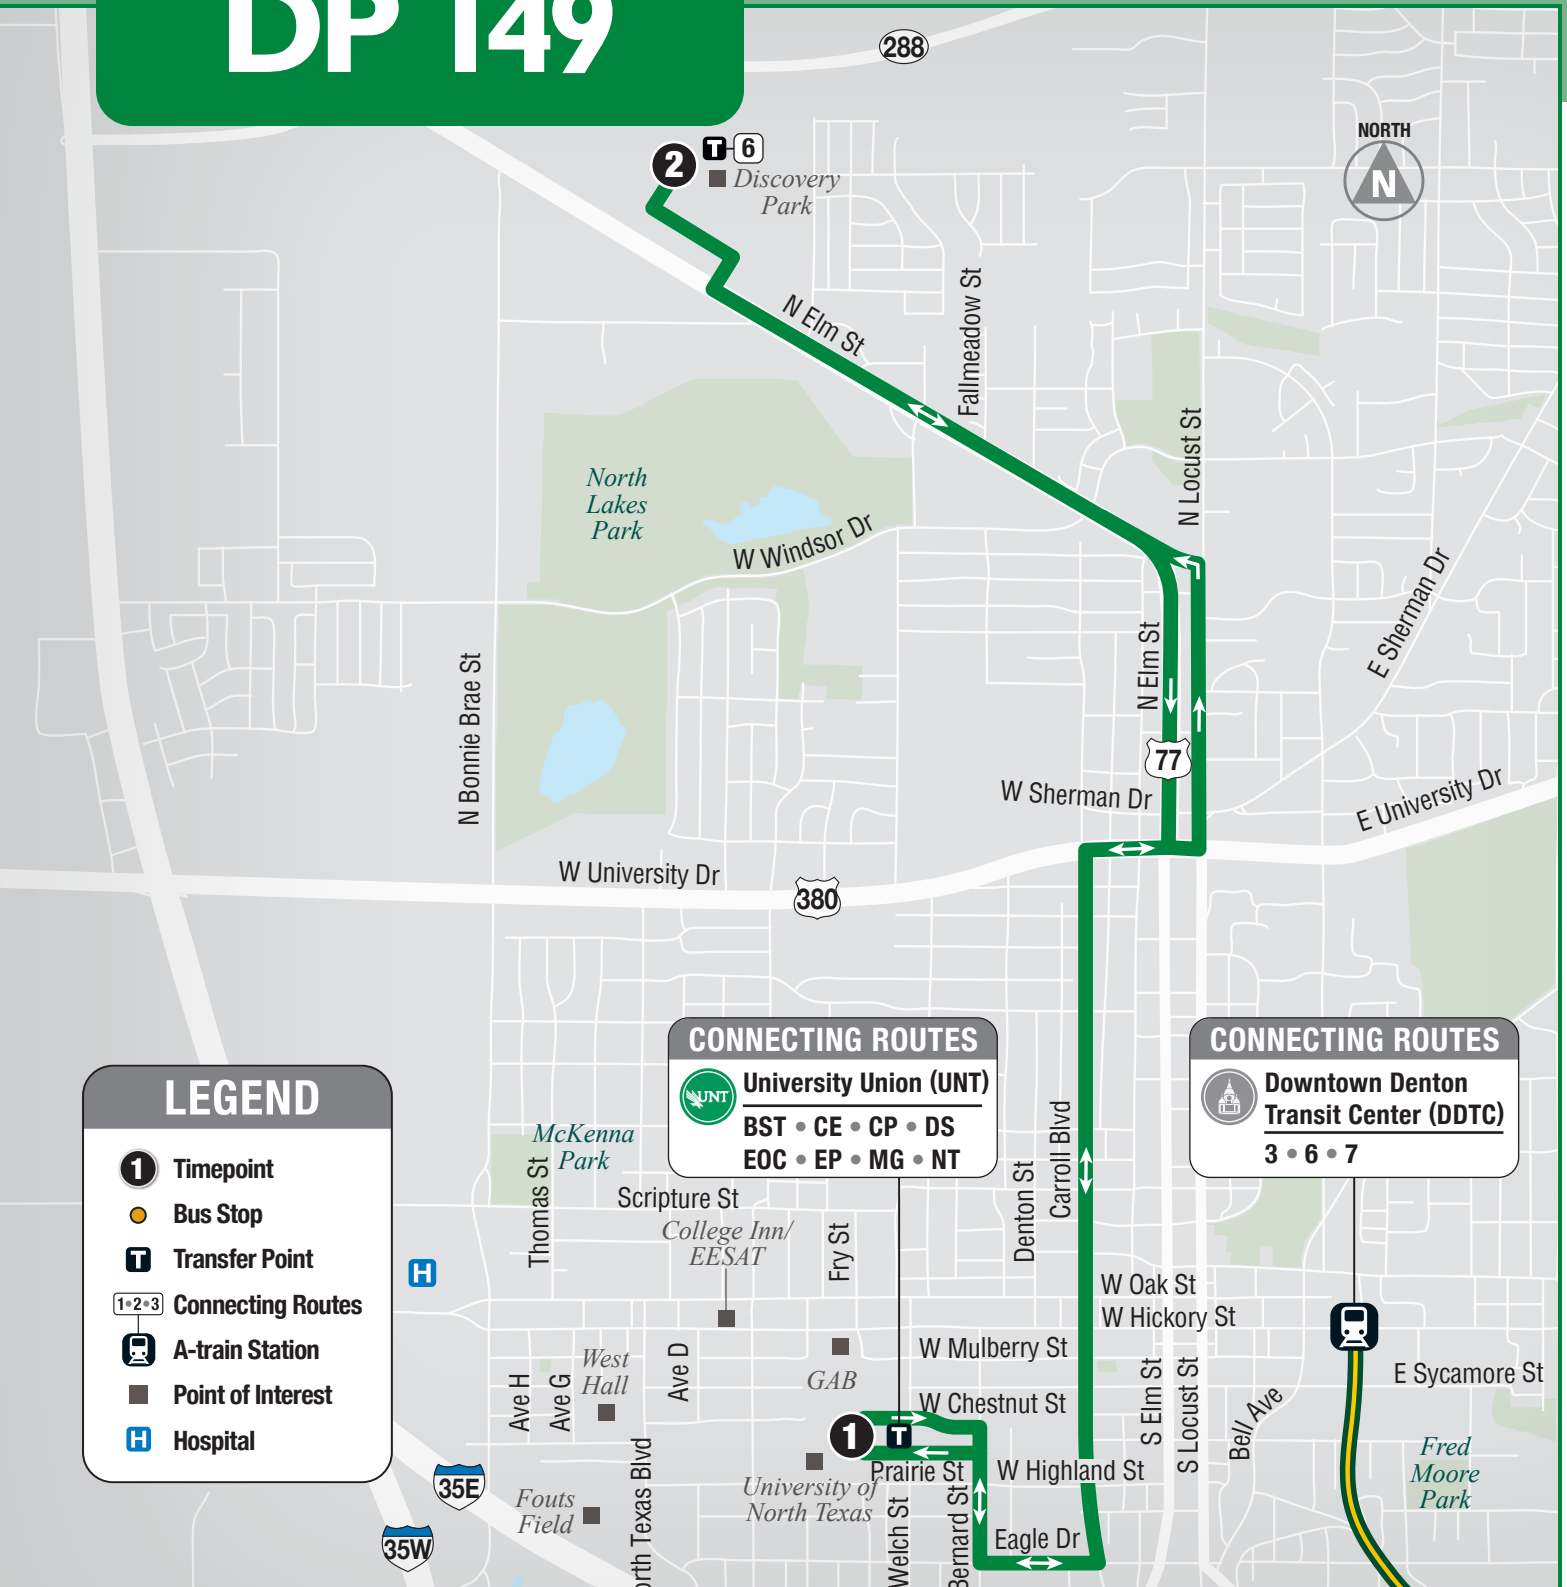

DENTON COUNTY
TRANSPORTATION
AUTHORITY

UNT Campus Shuttle Discovery Park Express - DP 149

Fall 2024 (Mon-Fri, Effective Aug 19, 2024)

DP 149

See back for the modified schedule. Visit RideDCTA.net for more information.

To view the most up-to-date schedule and map, scan the QR code on the left using your smart phone camera (make sure your camera is close enough). Tap the pop-up notification which will send you to the website.

Discovery Park Express - DP 149 (Monday-Friday / Lunes-Viernes)

Inbound

2. Discovery Park -
Express Stop

1. Union
Transfer 7

	2. Discovery Park - Express Stop	1. Union Transfer 7
AM	7:40	7:57
	8:10	8:27
	8:40	8:57
	9:10	9:27
	9:35	9:52
	10:05	10:22
	10:35	10:52
	11:05	11:22
	11:35	11:52
	12:05	12:22
	12:35	12:52
PM	1:05	1:22
	1:35	1:52
	2:05	2:22
	2:35	2:52
	3:05	3:22
	3:35	3:52
	4:05	4:22
	4:35	4:52
	5:05	5:22
	5:35	5:52
	6:05	6:22

Outbound

1. Union
Transfer 7

2. Discovery Park -
Express Stop

	1. Union Transfer 7	2. Discovery Park - Express Stop
AM	7:35	7:52
	8:05	8:22
	8:35	8:52
	9:05	9:22
	9:35	9:52
	10:05	10:22
	10:35	10:52
	11:05	11:22
	11:35	11:52
	12:05	12:22
	12:35	12:52
PM	1:05	1:22
	1:35	1:52
	2:05	2:22
	2:35	2:52
	3:05	3:22
	3:35	3:52
	4:05	4:22
	4:35	4:52
	5:05	5:22
	5:35	5:52
	6:05	6:22