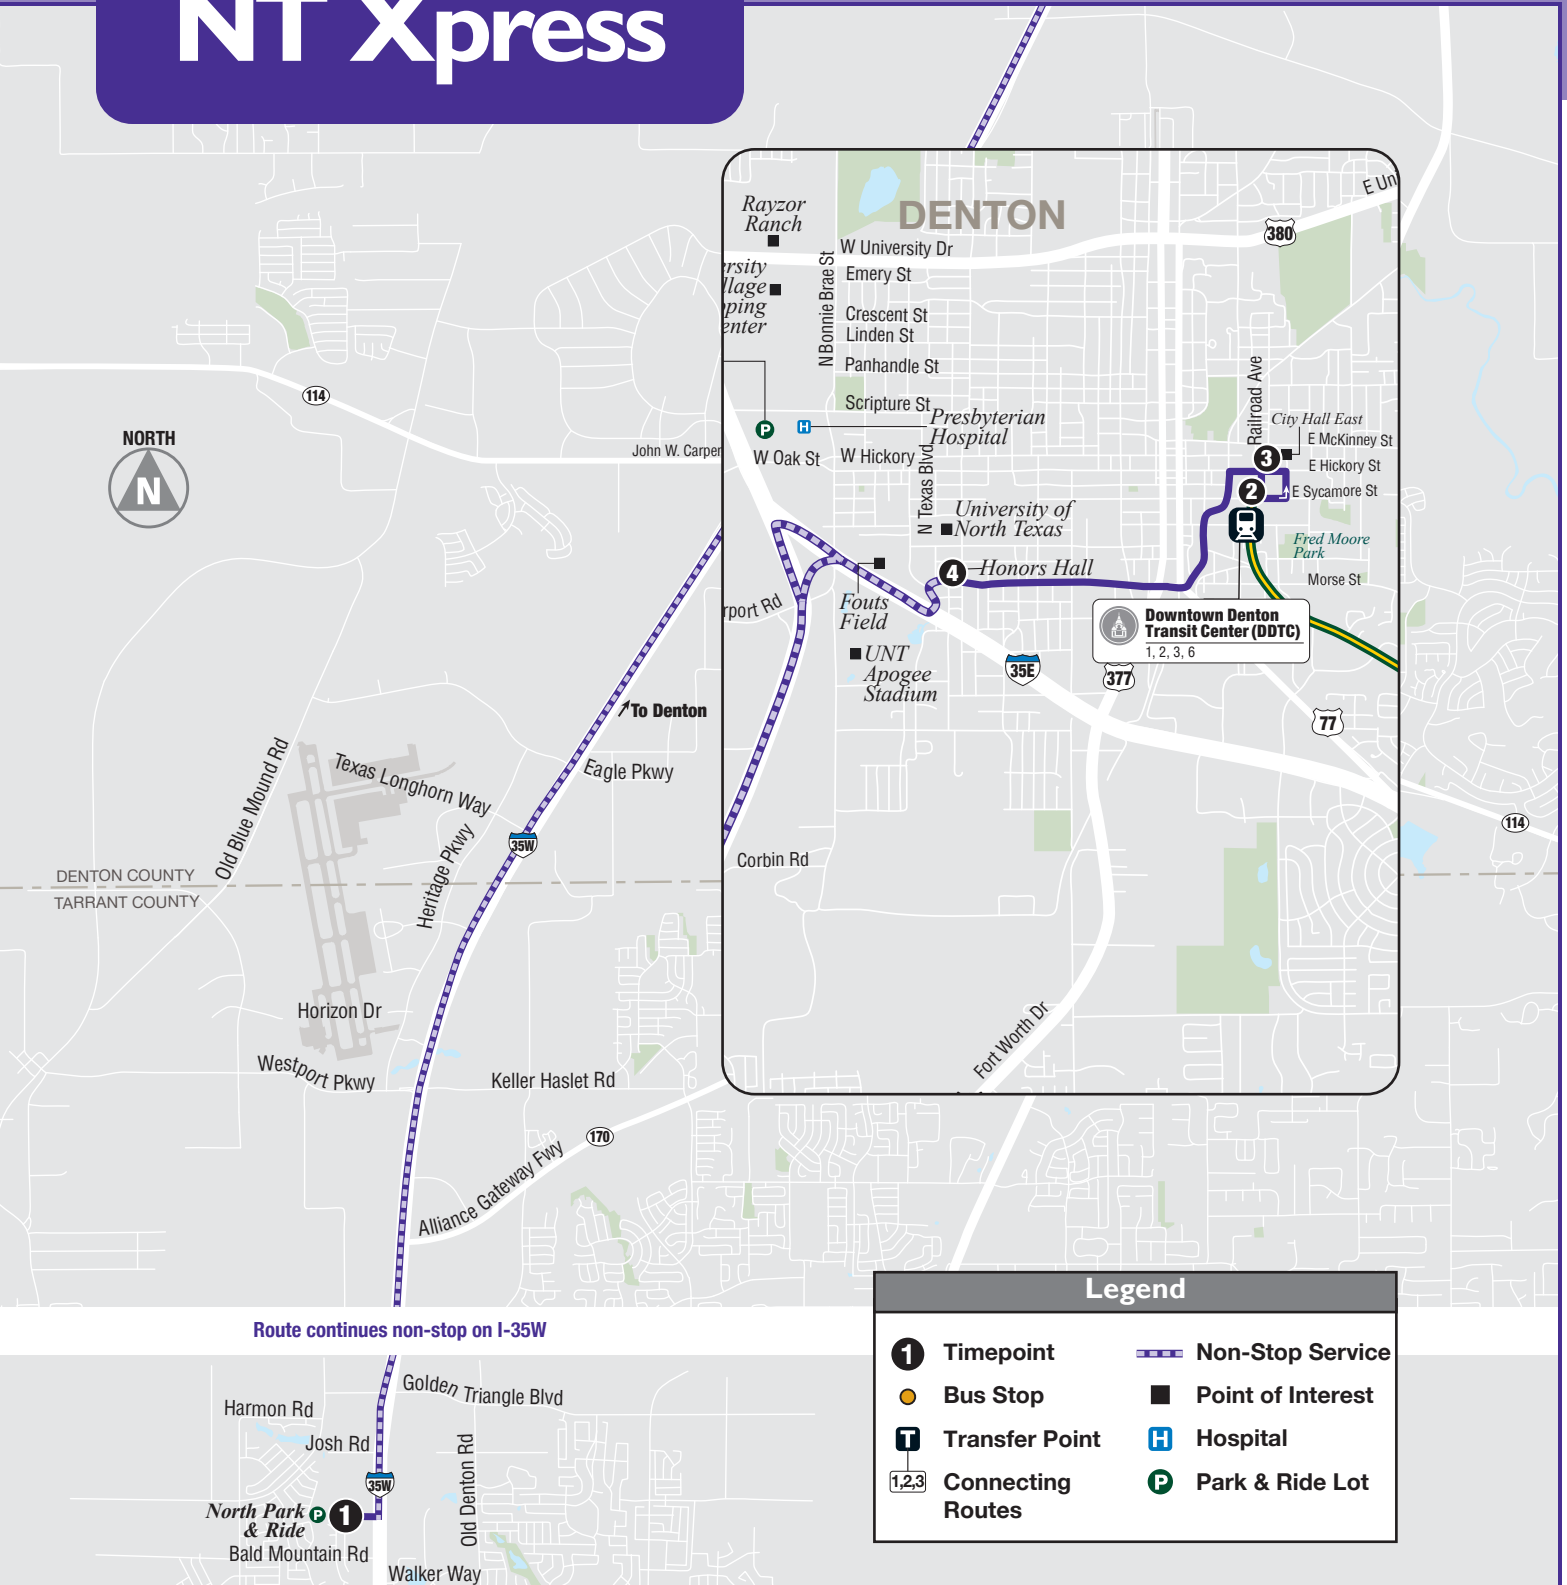

NT Xpress

See back for the modified schedule. Visit RideDCTA.net for more information.

To view the most up-to-date schedule and map, scan the QR code on the left using your smart phone camera (make sure your camera is close enough). Tap the pop-up notification which will send you to the website.

North Texas - Xpress (Monday-Friday / Lunes-Viernes)

Inbound			Outbound			
	1. TM North Park	2. DDTC	2. DDTC	3. WB Hickory @ City Hall E	4. Honors Hall	1. TM North Park
AM	6:50	7:22	6:02	6:03	6:10	6:45
PM	5:20	6:00	4:27	4:28	4:35	5:15

See Trinity Metro Route 63 schedule information for service between Alliance and Downtown Fort Worth.

DENTON COUNTY
TRANSPORTATION AUTHORITY

RideDCTA.net | 940.243.0077

HopOnBoardBlog.com | #RideDCTA