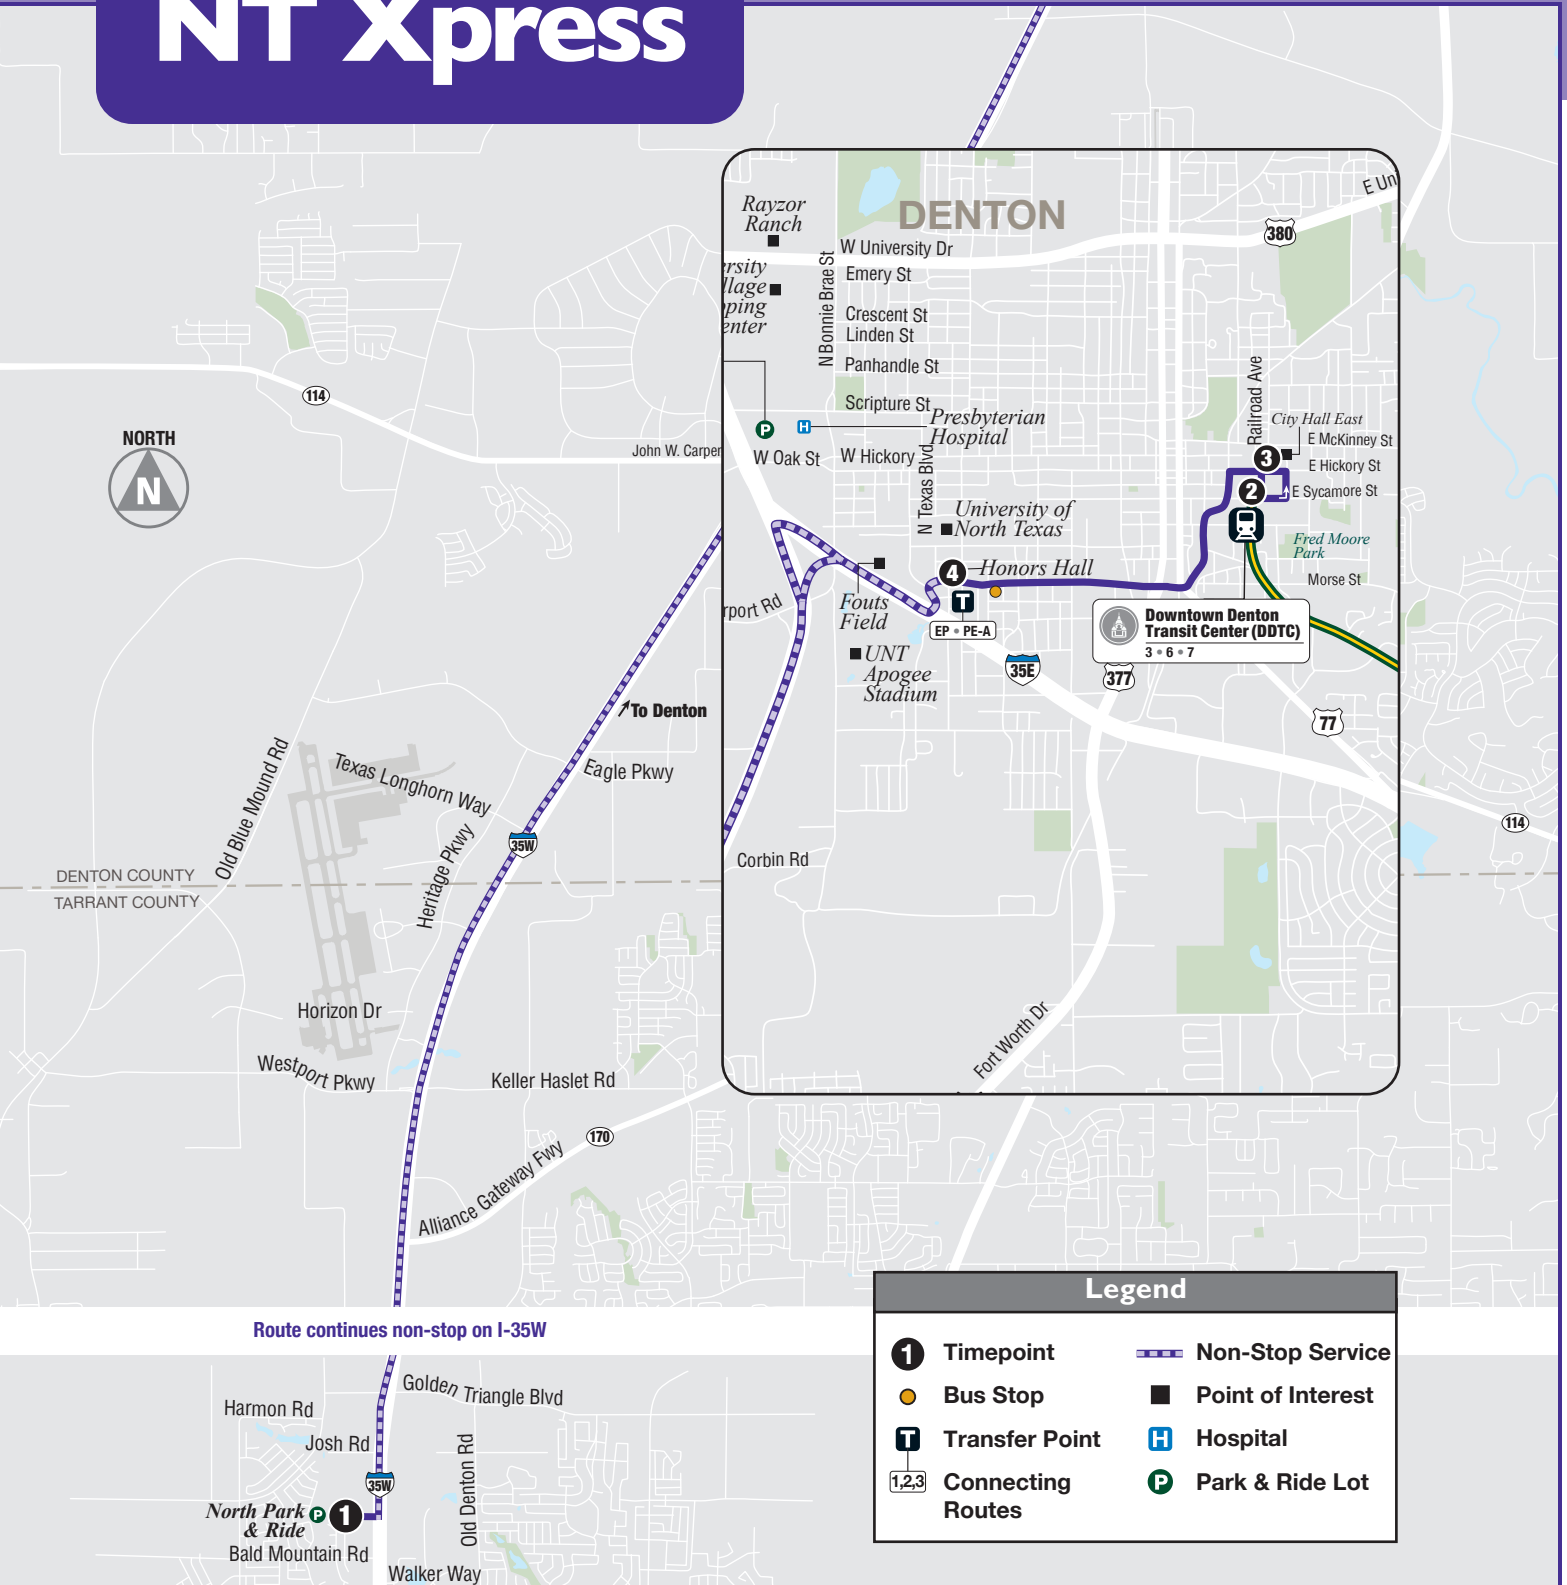

NT Xpress

See back for the modified schedule. Visit **RideDCTA.net** for more information.

To view the most up-to-date schedule and map, scan the QR code on the left using your smart phone camera (make sure your camera is close enough). Tap the pop-up notification which will send you to the website.

North Texas - Xpress (Monday-Friday / Lunes-Viernes)

Inbound			Outbound			
	1. TM North Park	2. DDTC	2. DDTC	3. WB Hickory @ City Hall E	4. Honors Hall	1. TM North Park
AM	6:50	7:27	6:02	6:03	6:05	6:38
PM	5:20	6:04	4:27	4:28	4:30	5:09

See Trinity Metro Route 63 schedule information for service between Alliance and Downtown Fort Worth.

DENTON COUNTY
TRANSPORTATION AUTHORITY

RideDCTA.net | 940.243.0077

HopOnBoardBlog.com | #RideDCTA