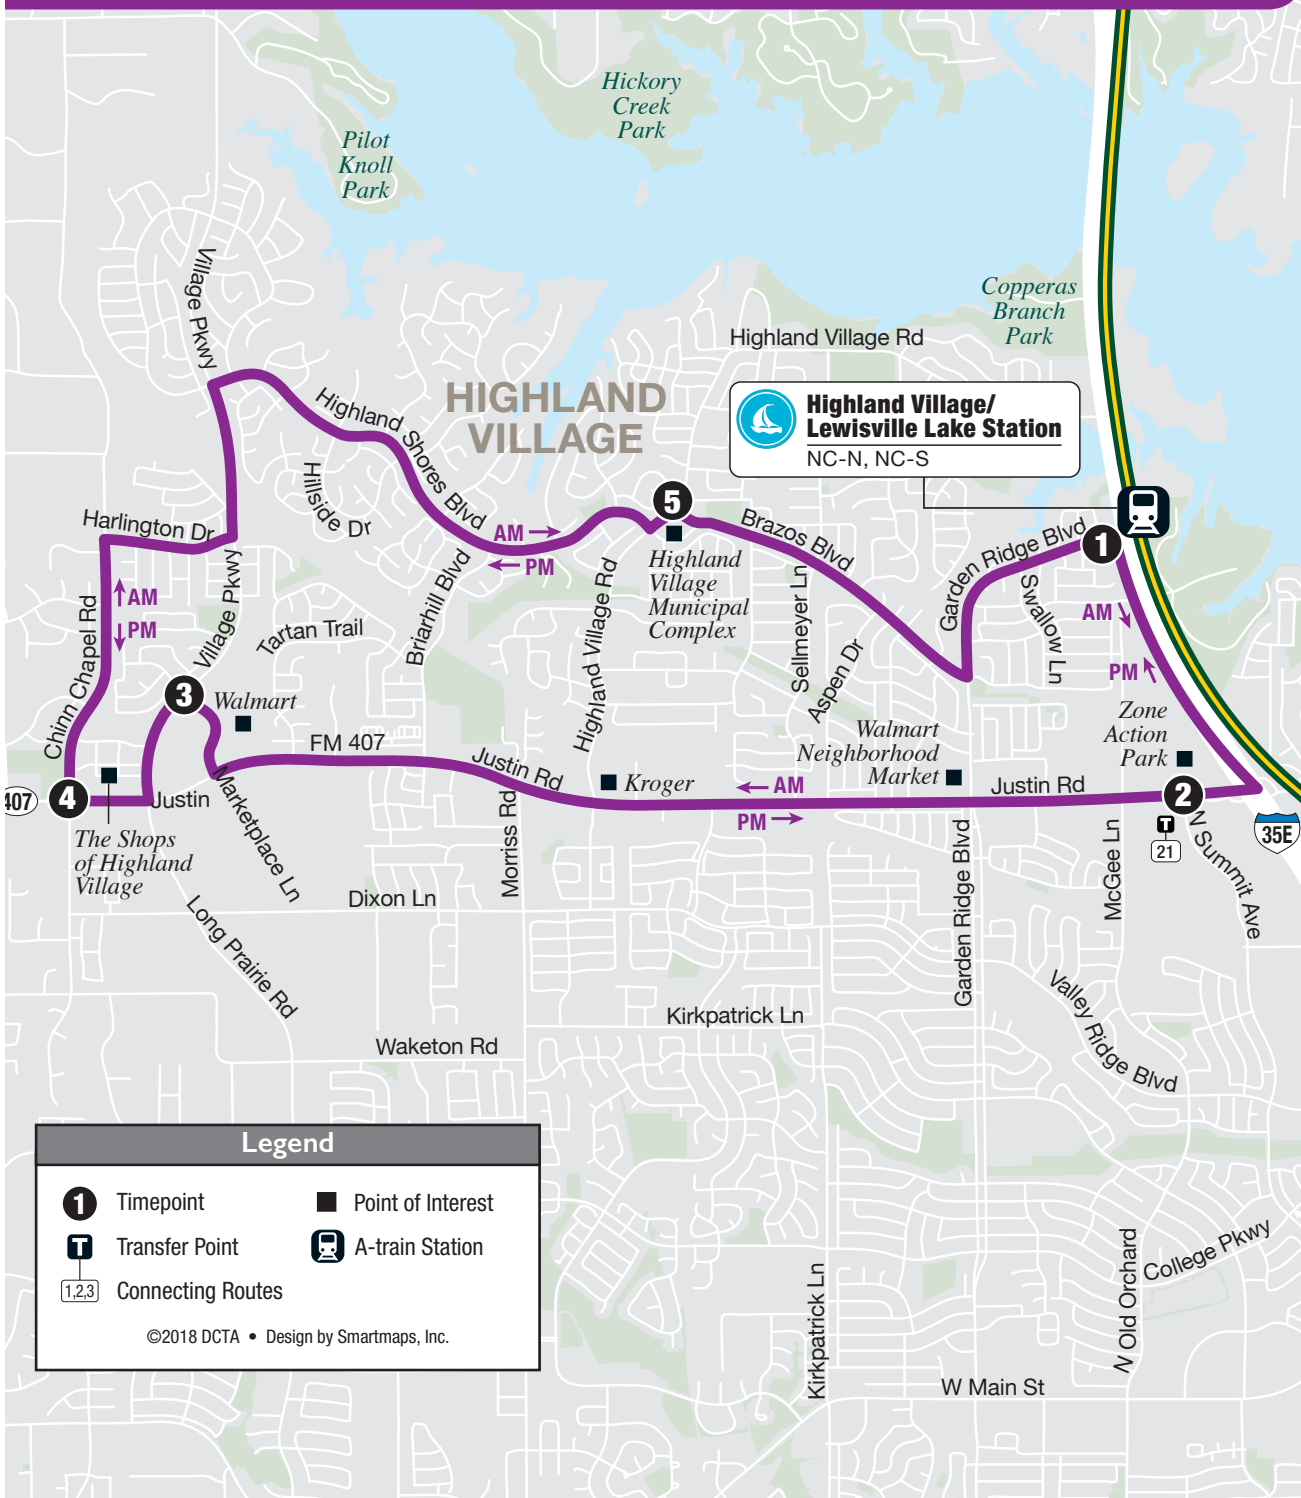

# Highland Village Connect Shuttle

 **Highland Village/  
Lewisville Lake Station**  
NC-N, NC-S

## Legend

-  Timepoint
-  Point of Interest
-  Transfer Point
-  A-train Station
-  Connecting Routes

©2018 DCTA • Design by Smartmaps, Inc.